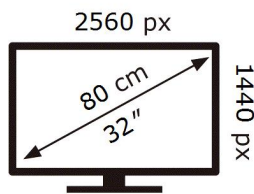

ENERG

SAMSUNG

S32A600UUU

37 kWh/1000h

ABCDEF **G**

HDR

50 kWh/1000h

2019/2013